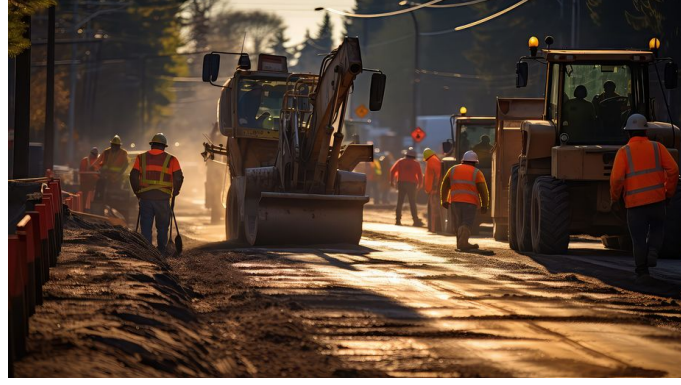

Stay Safe Through Summer Road Construction

[Click Here to Read More](#)